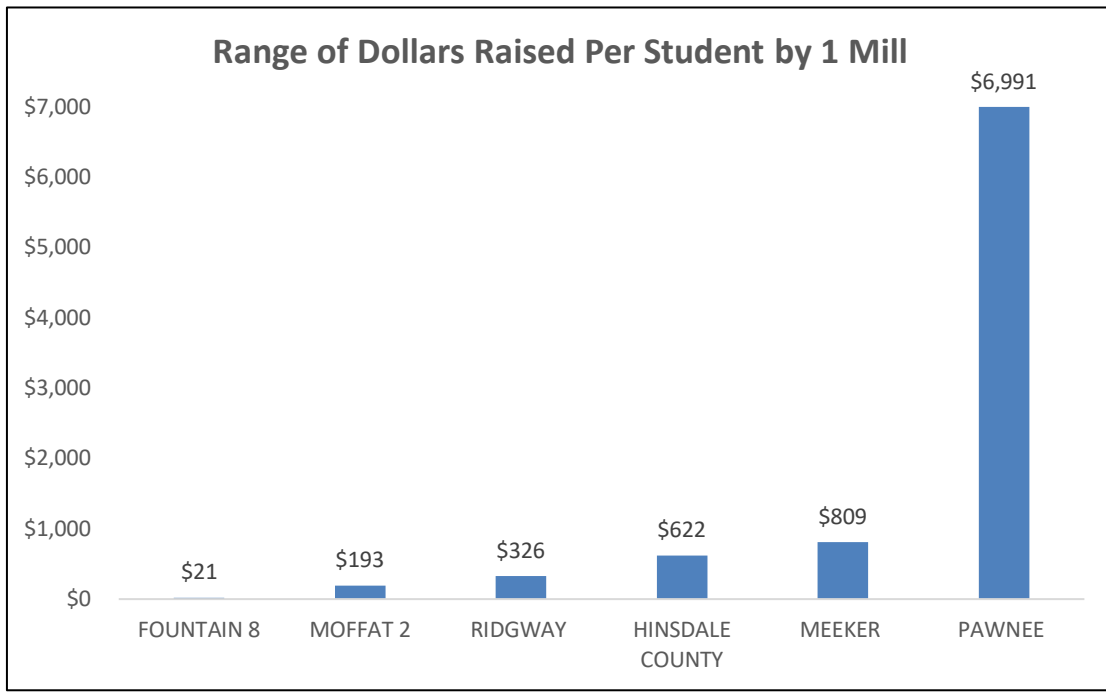

## 1 Mill Raises a Wide Range of Dollars Per Student

School districts have no control over what 1 mill can raise.

One mill per student raises a low of \$21 to a high of almost \$7,000.

The average dollars per student raised by 1 mill is about \$302.

The median is about \$154.