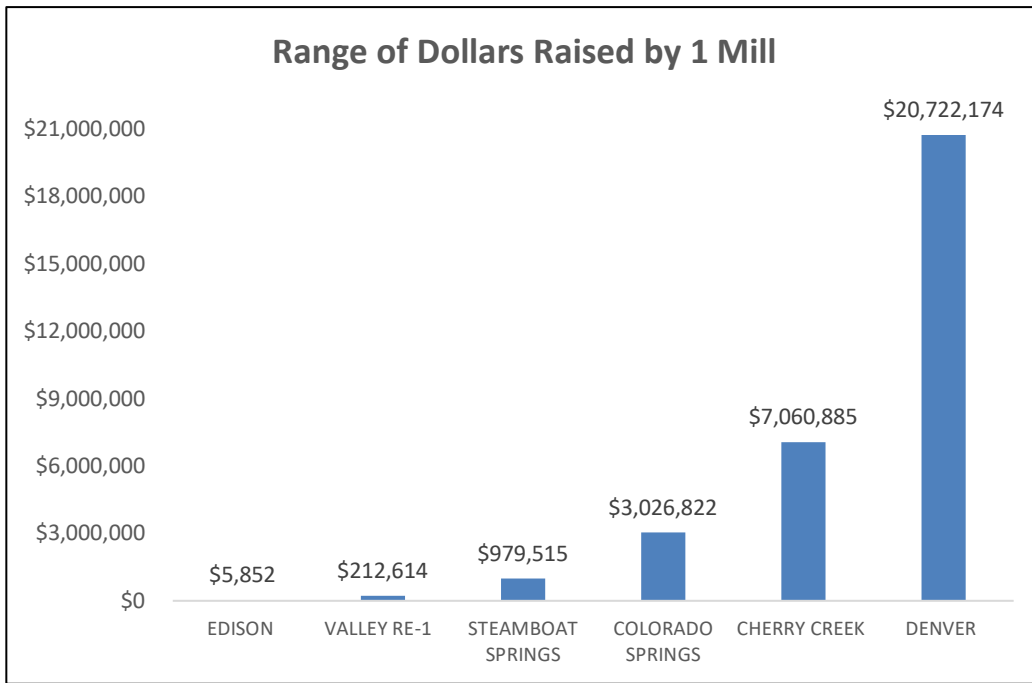

## 1 Mill Raises a Wide Range of Dollars

School districts have no control of what one mill can raise.

One mill raises a low of less than \$6,000 to a high of over \$20,000,000.

The average dollars raised by 1 mill is about \$740,000.

The median is \$106,000.