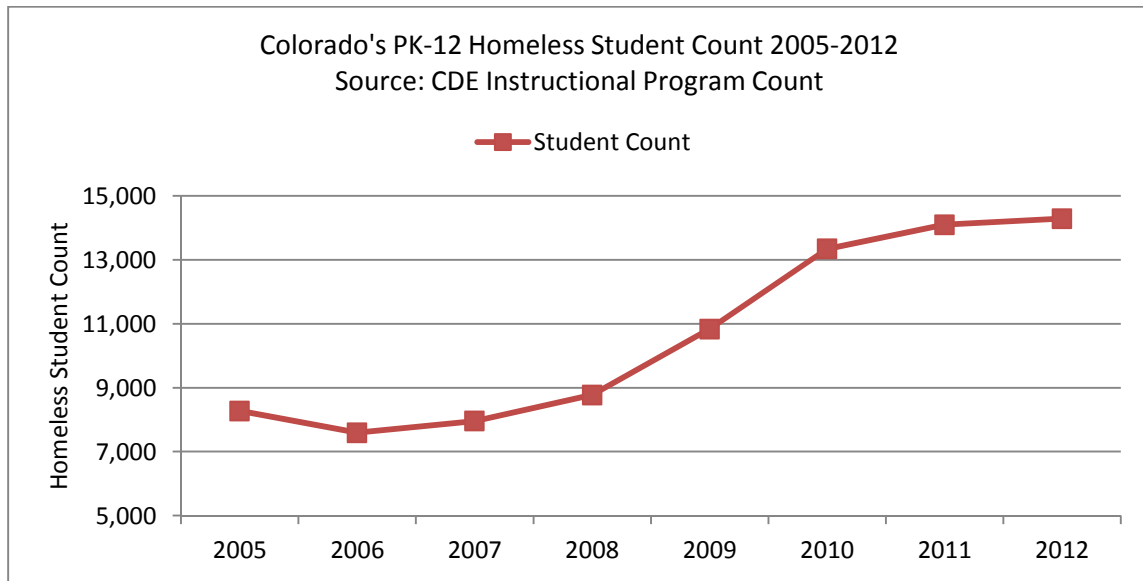

Colorado's PK-12 Homeless Population

Colorado's homeless population continues to increase. Legislative changes require school districts to account for and to provide additional services to address the needs of their homeless student population.

The 2012 homeless population has increased 42% (over 6,000 students) over the past 7 years.

Data Source: CDE Instructional Program Counts