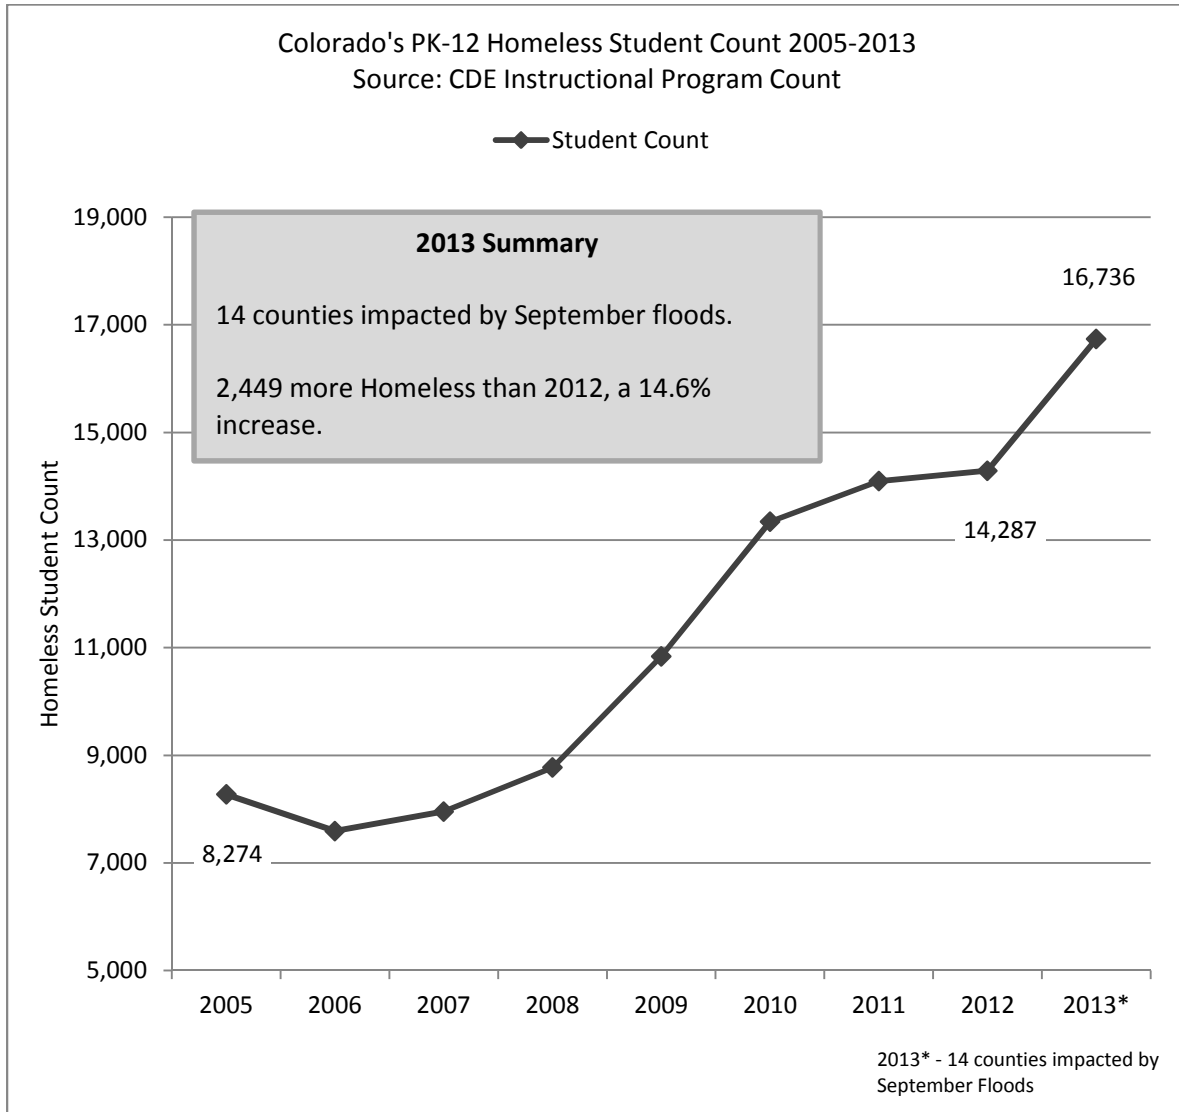

Colorado's PK-12 Homeless Population

Data Source: CDE Instructional Program Counts