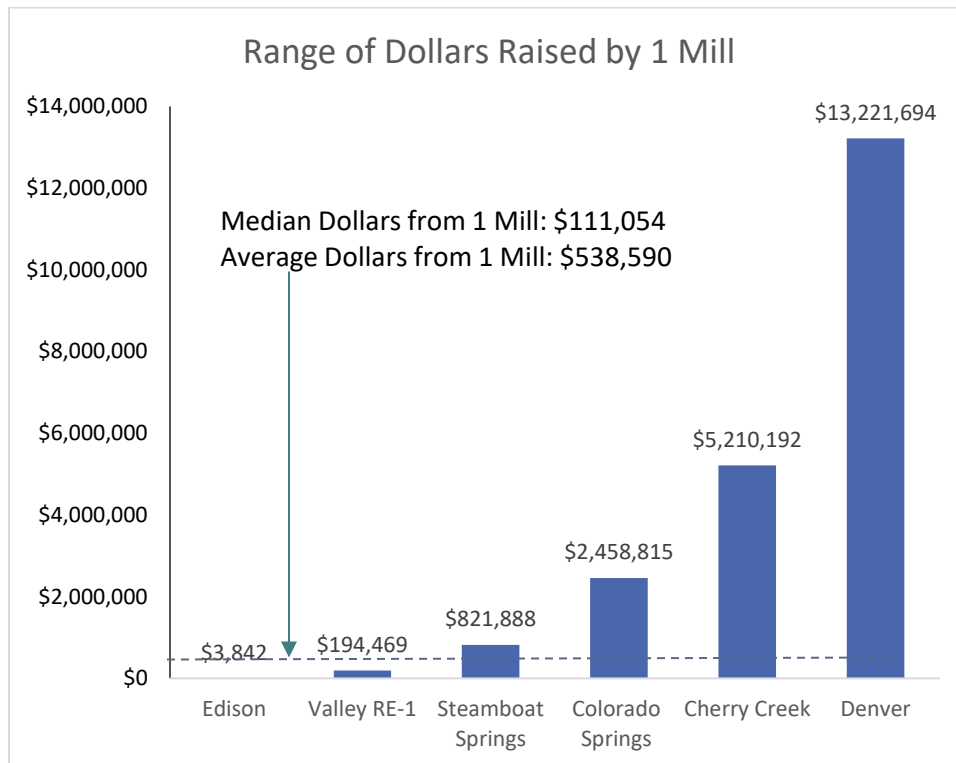

## 1 Mill Raises a Wide Range of Dollars

School districts have no control of what one mill can raise.

One mill raises a low of less than \$4,000 to a high of over \$13,000,000.

The average dollars raised by 1 mill is about \$500,000.

The median is \$110,000.