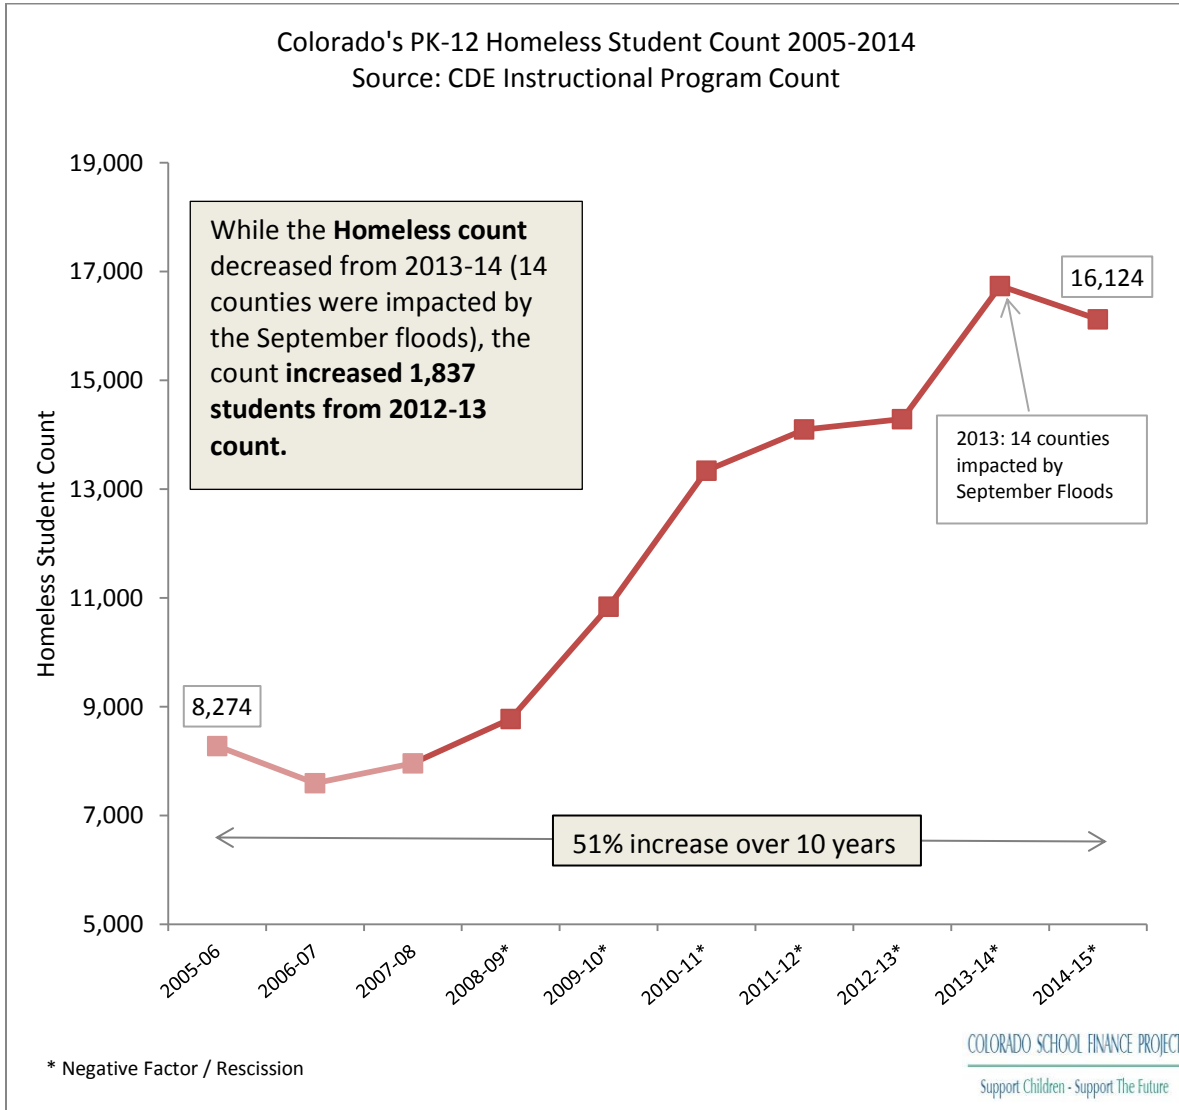

Colorado's PK-12 Homeless Population

Colorado's homeless population has more than doubled over the past 10 years; increasing over 8,100 students.

Legislative changes require school districts to account for and provide additional services to address the needs of their homeless student population.